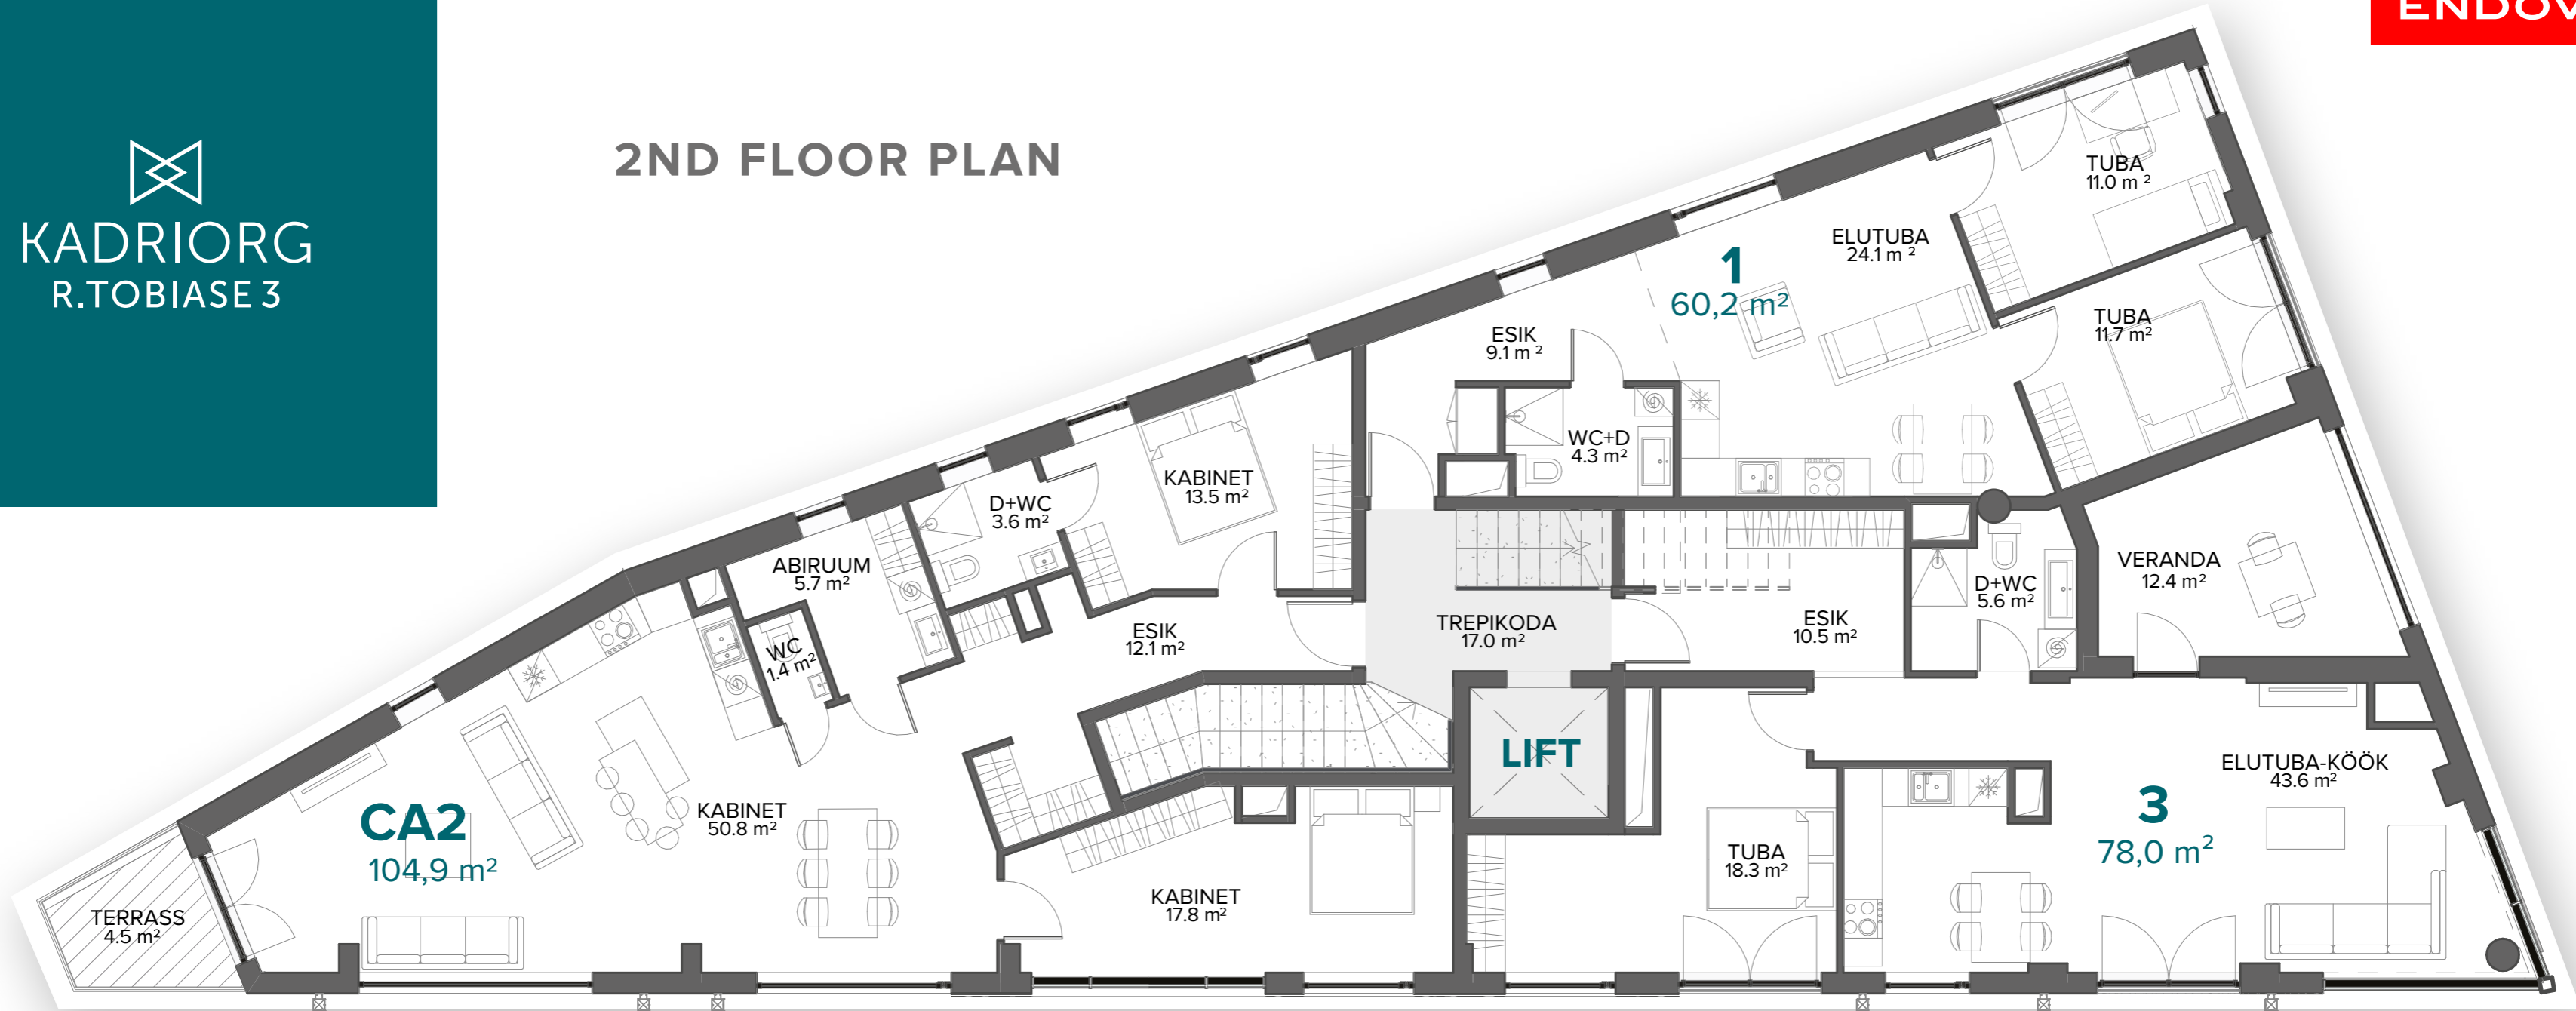

ENDOVER

KADRIORG  R.TOBIASE 3

FLOOR PLANS

LOWER GROUND FLOOR PLAN

GROUND FLOOR PLAN

2ND FLOOR PLAN

No.	Floor	Rooms	Apartment m ²	Terrace m ²
1	2	3	60,2	
CA2	2	3	104,9	4,5
3	2	3	78,0	

3RD FLOOR PLAN

No.	Floor	Rooms	Apartment m ²	Terrace m ²
4	3	4	134,8	9,8
5	3	3	71,9	
6	3	2	51,0	
7	3	3	62,2	

4TH FLOOR PLAN

No.	Floor	Rooms	Apartment m ²	Terrace m ²
8	4	4	129,5	9,8+15,6
9	4	3	80,6	34,9
10	4	3	59,7	

5TH FLOOR PLAN