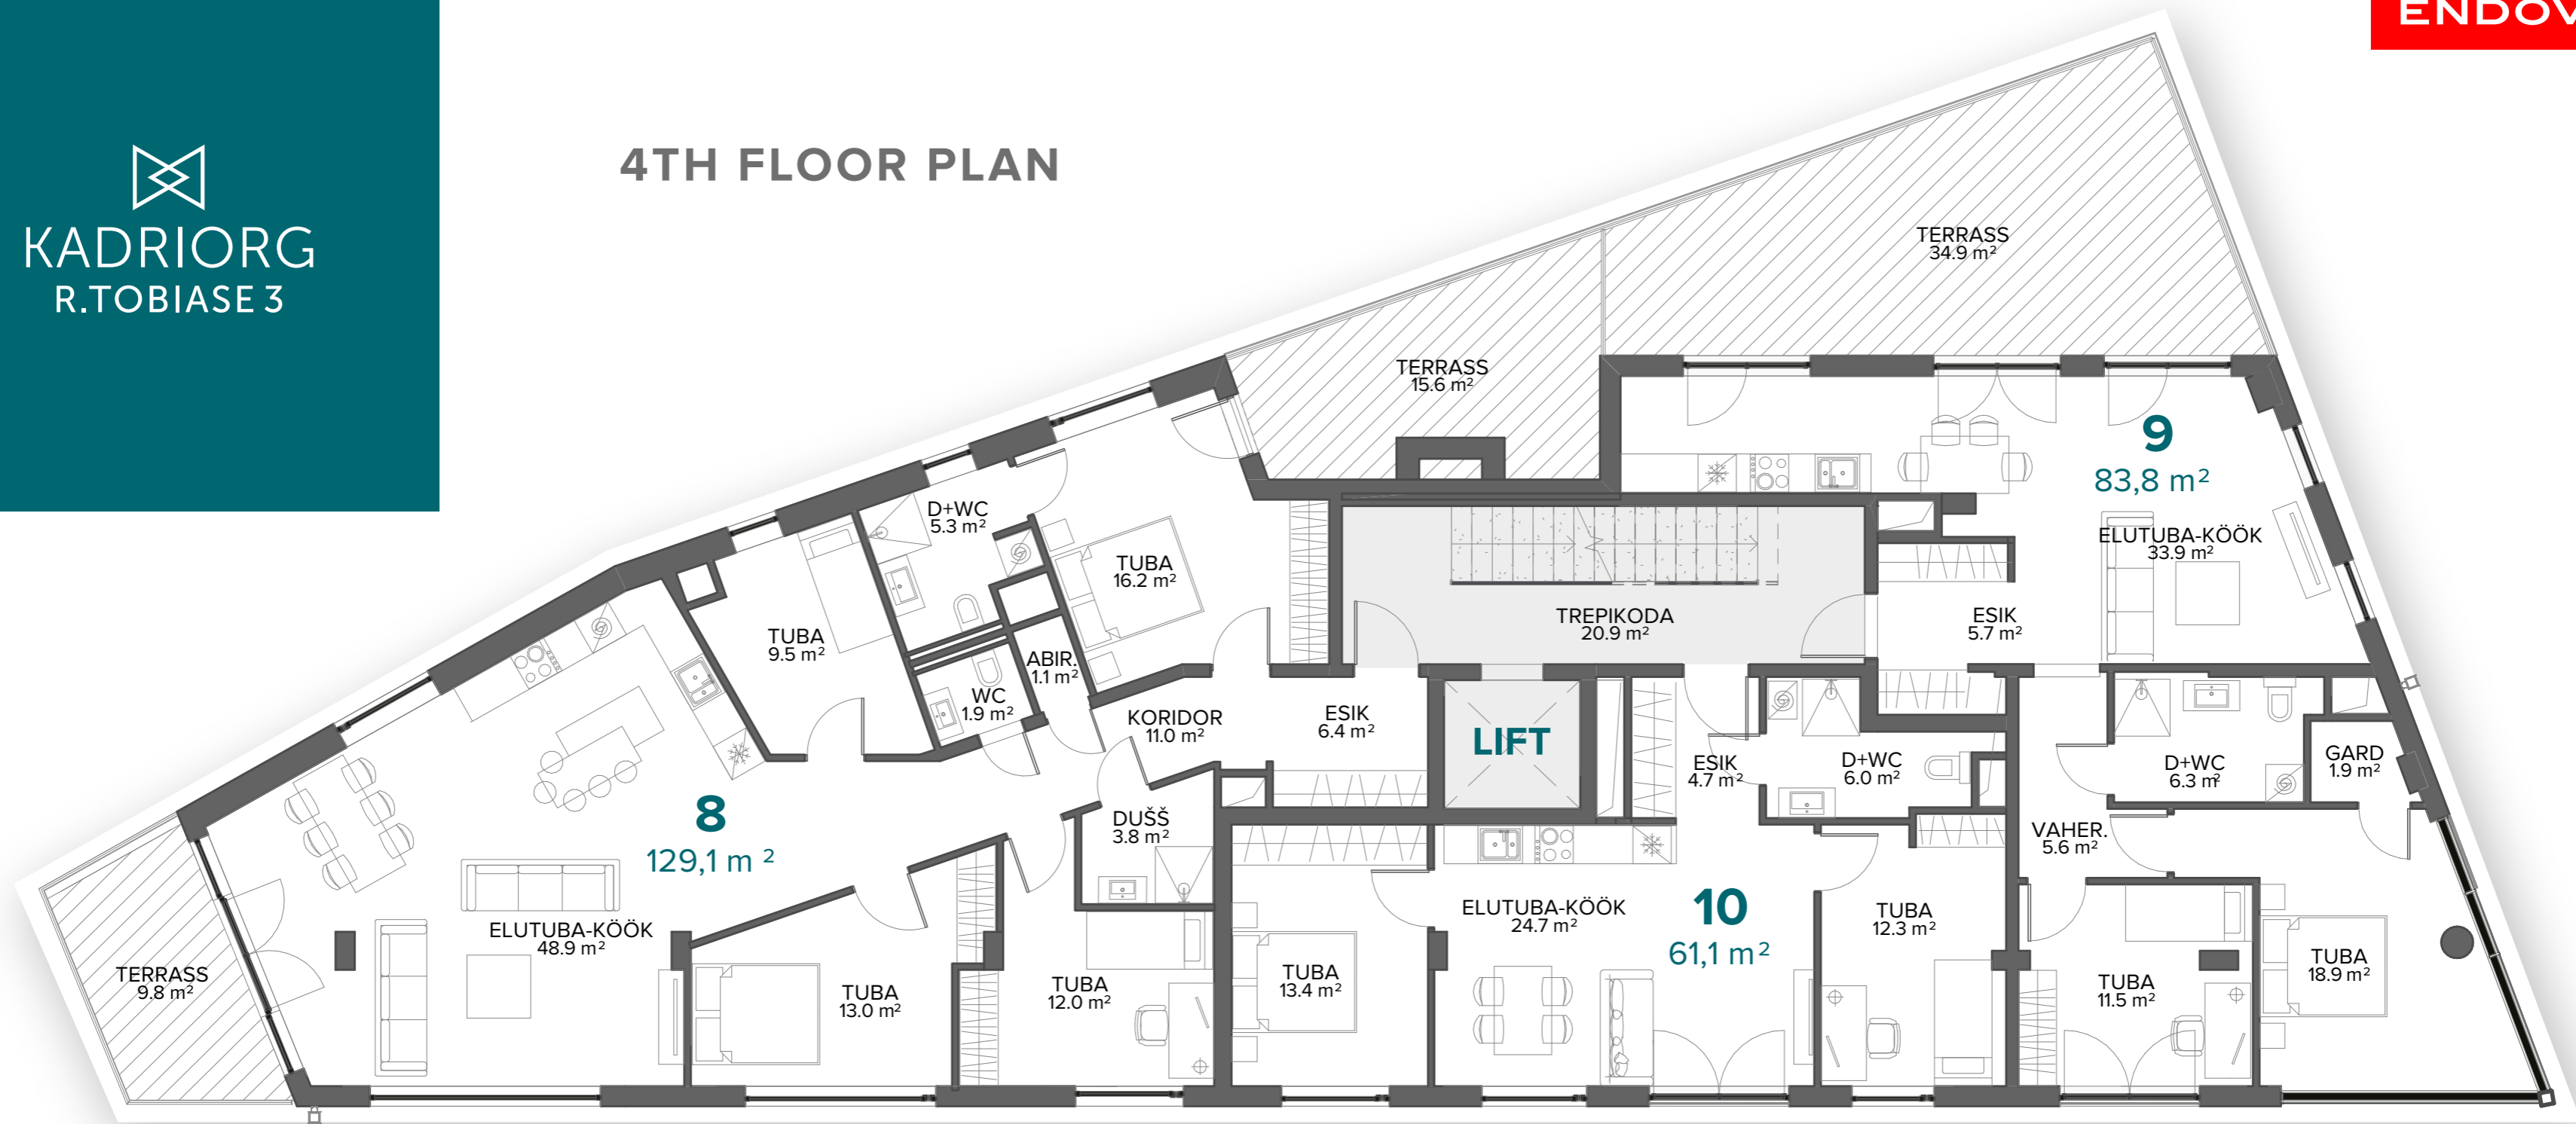

ENDOVER

KADRIORG  R.TOBIASE 3

FLOOR PLANS

LOWER GROUND FLOOR PLAN

GROUND FLOOR PLAN

2ND FLOOR PLAN

No.	Floor	Rooms	Apartment m ²	Terrace m ²
1	2	3	60,2	
CA2	2	3	104,9	4,5
3	2	3	78,0	

3RD FLOOR PLAN

No.	Floor	Rooms	Apartment m ²	Terrace m ²
4	3	4	134,8	9,8
5	3	3	71,9	
6	3	2	51,0	
7	3	3	62,2	

4TH FLOOR PLAN

No.	Floor	Rooms	Apartment m ²	Terrace m ²
8	4	4	129,5	9,8+15,6
9	4	3	80,6	34,9
10	4	3	59,7	

5TH FLOOR PLAN

No.	Floor	Rooms	Apartment m ²	Terrace m ²
11	5	4	118,5	49,3+8,4
12	5	4	120,6	44,4

ROOF TERRACE PLAN

ENDOVER

SALES INFORMATION

Doris Kreitsberg
+372 5191 3222
doris@endover.ee
Tartu mnt 2, Tallinn
www.endover.ee/tobiase