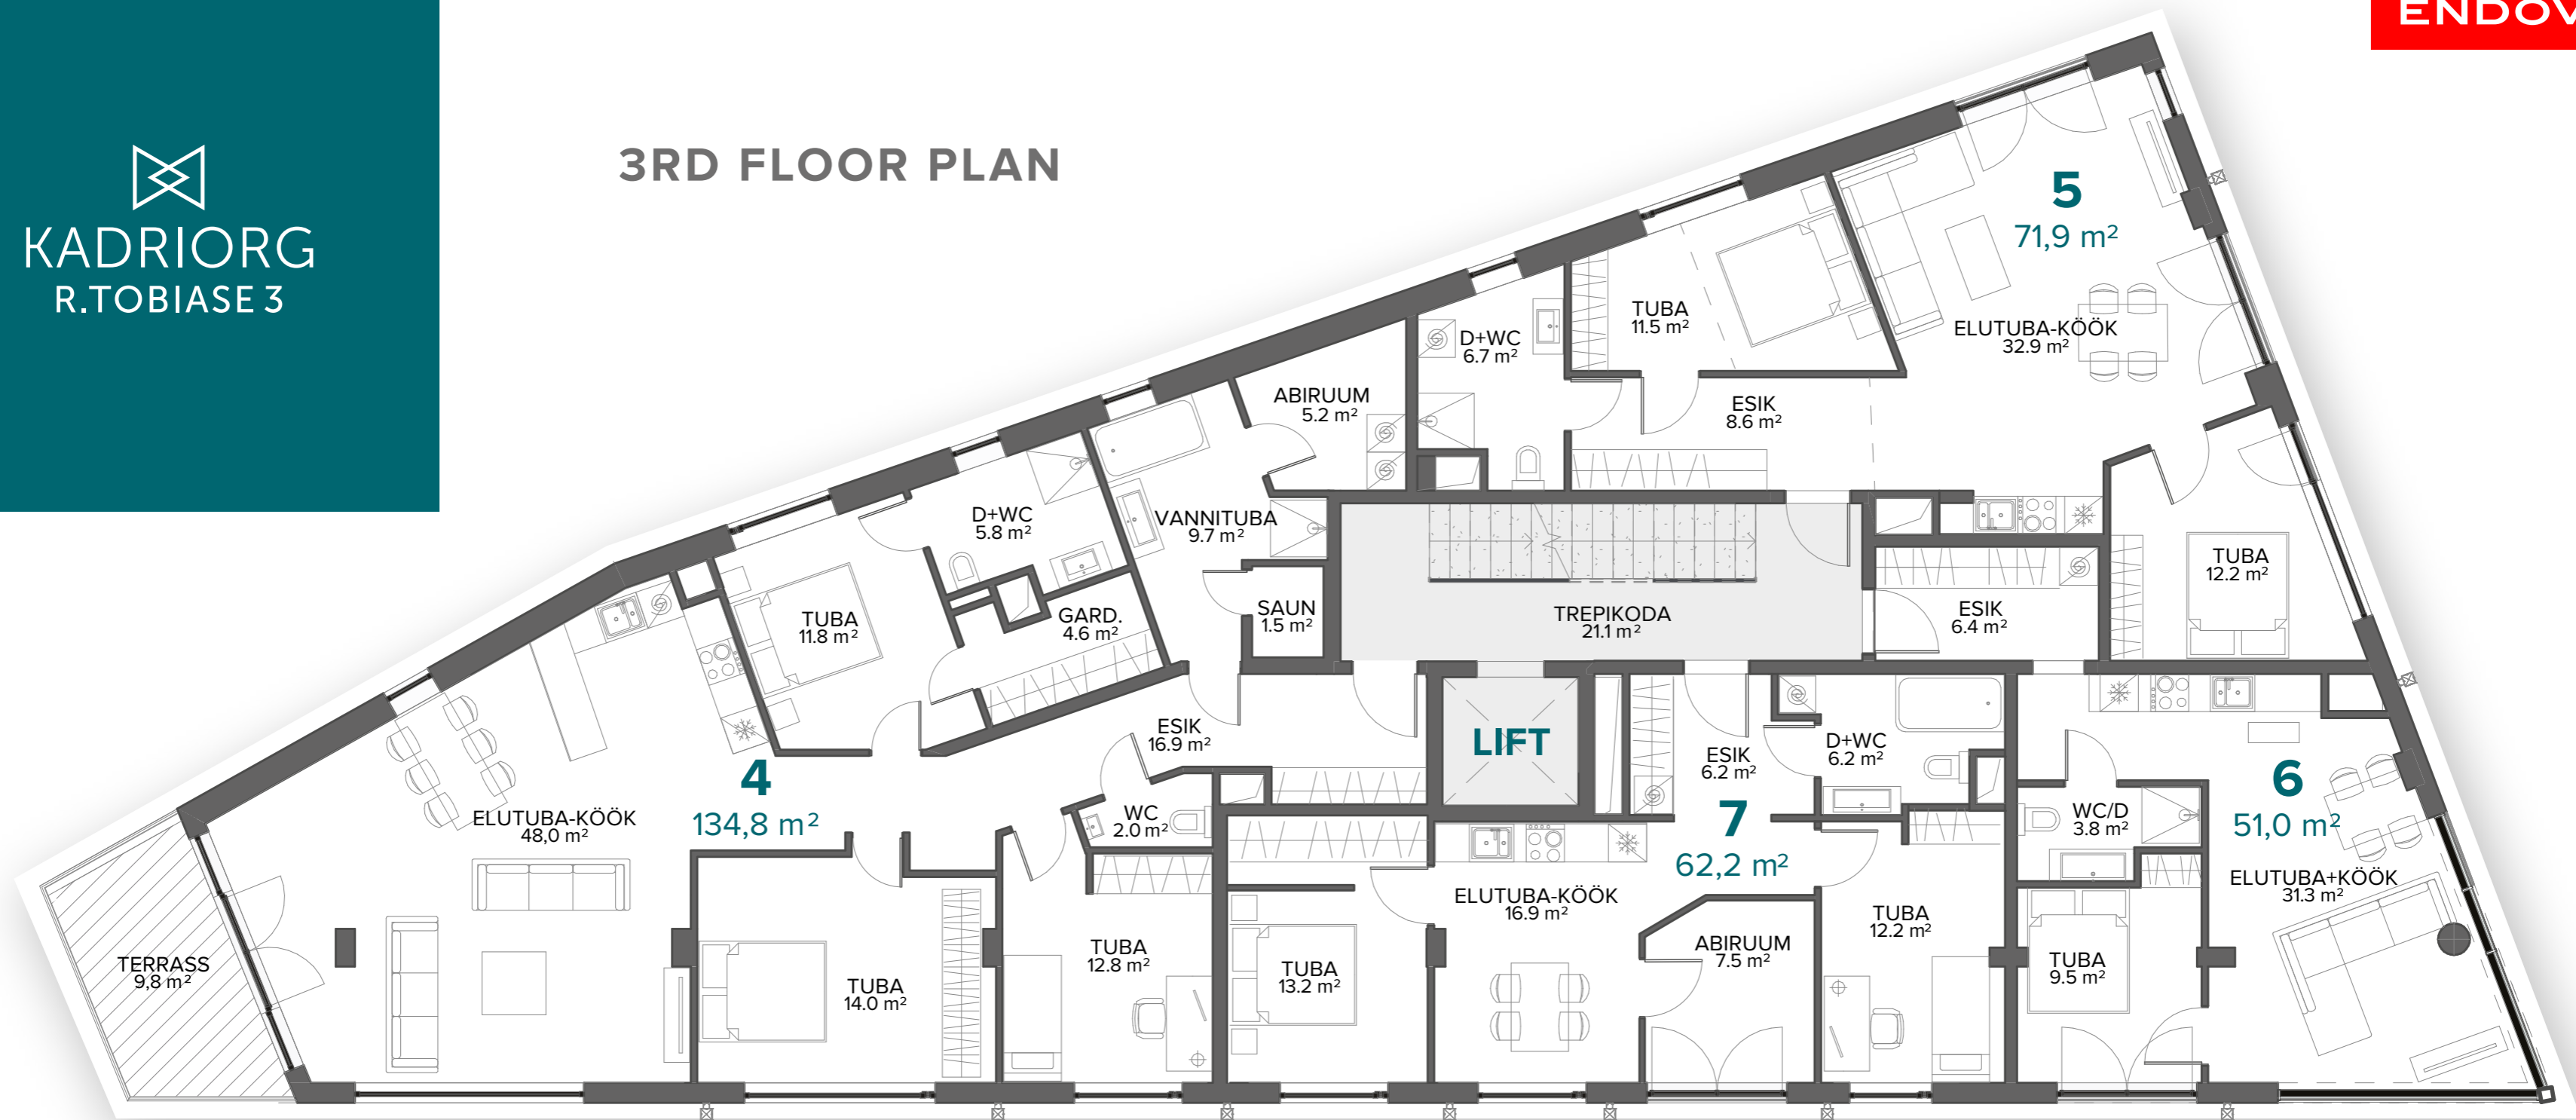

ENDOVER

KADRIORG  R.TOBIASE 3

FLOOR PLANS

LOWER GROUND FLOOR PLAN

GROUND FLOOR PLAN

2ND FLOOR PLAN

No.	Floor	Rooms	Apartment m ²	Terrace m ²
1	2	3	60,2	
CA2	2	3	104,9	4,5
3	2	3	78,0	

3RD FLOOR PLAN

No.	Floor	Rooms	Apartment m ²	Terrace m ²
4	3	4	134,8	9,8
5	3	3	71,9	
6	3	2	51,0	
7	3	3	62,2	

4TH FLOOR PLAN

No.	Floor	Rooms	Apartment m ²	Terrace m ²
8	4	4	129,5	9,8+15,6
9	4	3	80,6	34,9
10	4	3	59,7	

5TH FLOOR PLAN

No.	Floor	Rooms	Apartment m ²	Terrace m ²
11	5	4	118,5	49,3+8,4
12	5	4	120,6	44,4

ROOF TERRACE PLAN

ENDOVER

SALES INFORMATION

Doris Kreitsberg
+372 5191 3222
doris@endover.ee
Tartu mnt 2, Tallinn
www.endover.ee/tobiase