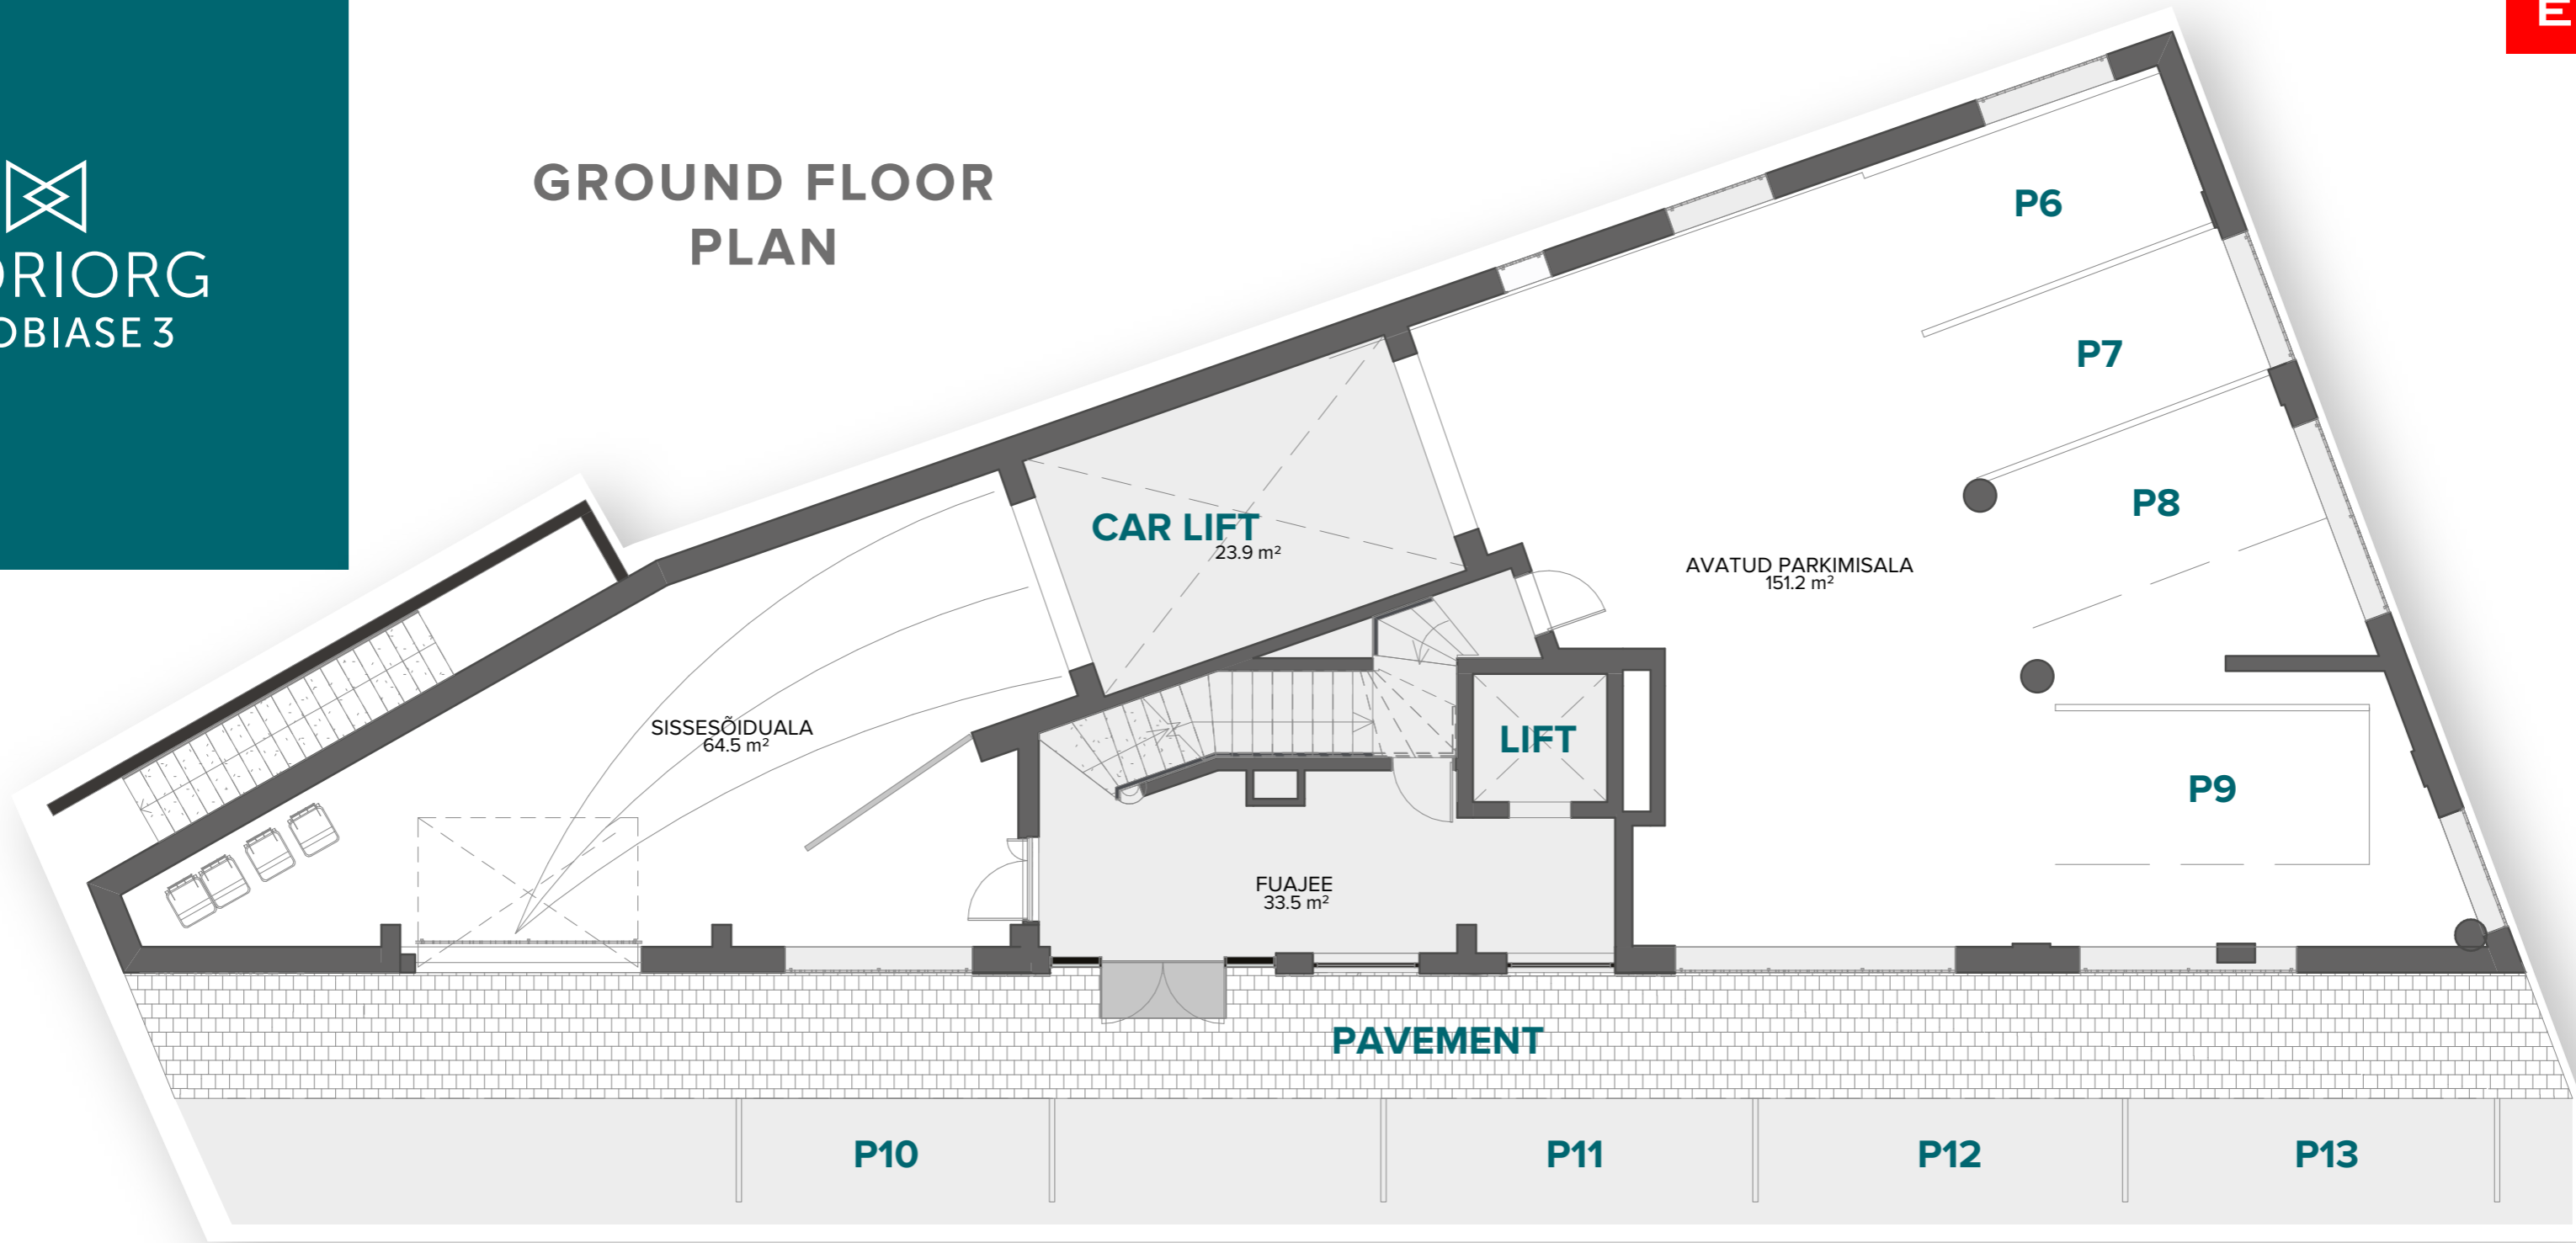

ENDOVER

KADRIORG  R.TOBIASE 3

FLOOR PLANS

LOWER GROUND FLOOR PLAN

GROUND FLOOR PLAN

2ND FLOOR PLAN

No.	Floor	Rooms	Apartment m ²	Terrace m ²
1	2	3	60,2	
CA2	2	3	104,9	4,5
3	2	3	78,0	

3RD FLOOR PLAN

No.	Floor	Rooms	Apartment m ²	Terrace m ²
4	3	4	134,8	9,8
5	3	3	71,9	
6	3	2	51,0	
7	3	3	62,2	

4TH FLOOR PLAN

No.	Floor	Rooms	Apartment m ²	Terrace m ²
8	4	4	129,5	9,8+15,6
9	4	3	80,6	34,9
10	4	3	59,7	

5TH FLOOR PLAN

No.	Floor	Rooms	Apartment m ²	Terrace m ²
11	5	4	118,5	49,3+8,4
12	5	4	120,6	44,4

ROOF TERRACE PLAN

ENDOVER

SALES INFORMATION

Doris Kreitsberg
+372 5191 3222
doris@endover.ee
Tartu mnt 2, Tallinn
www.endover.ee/tobiase