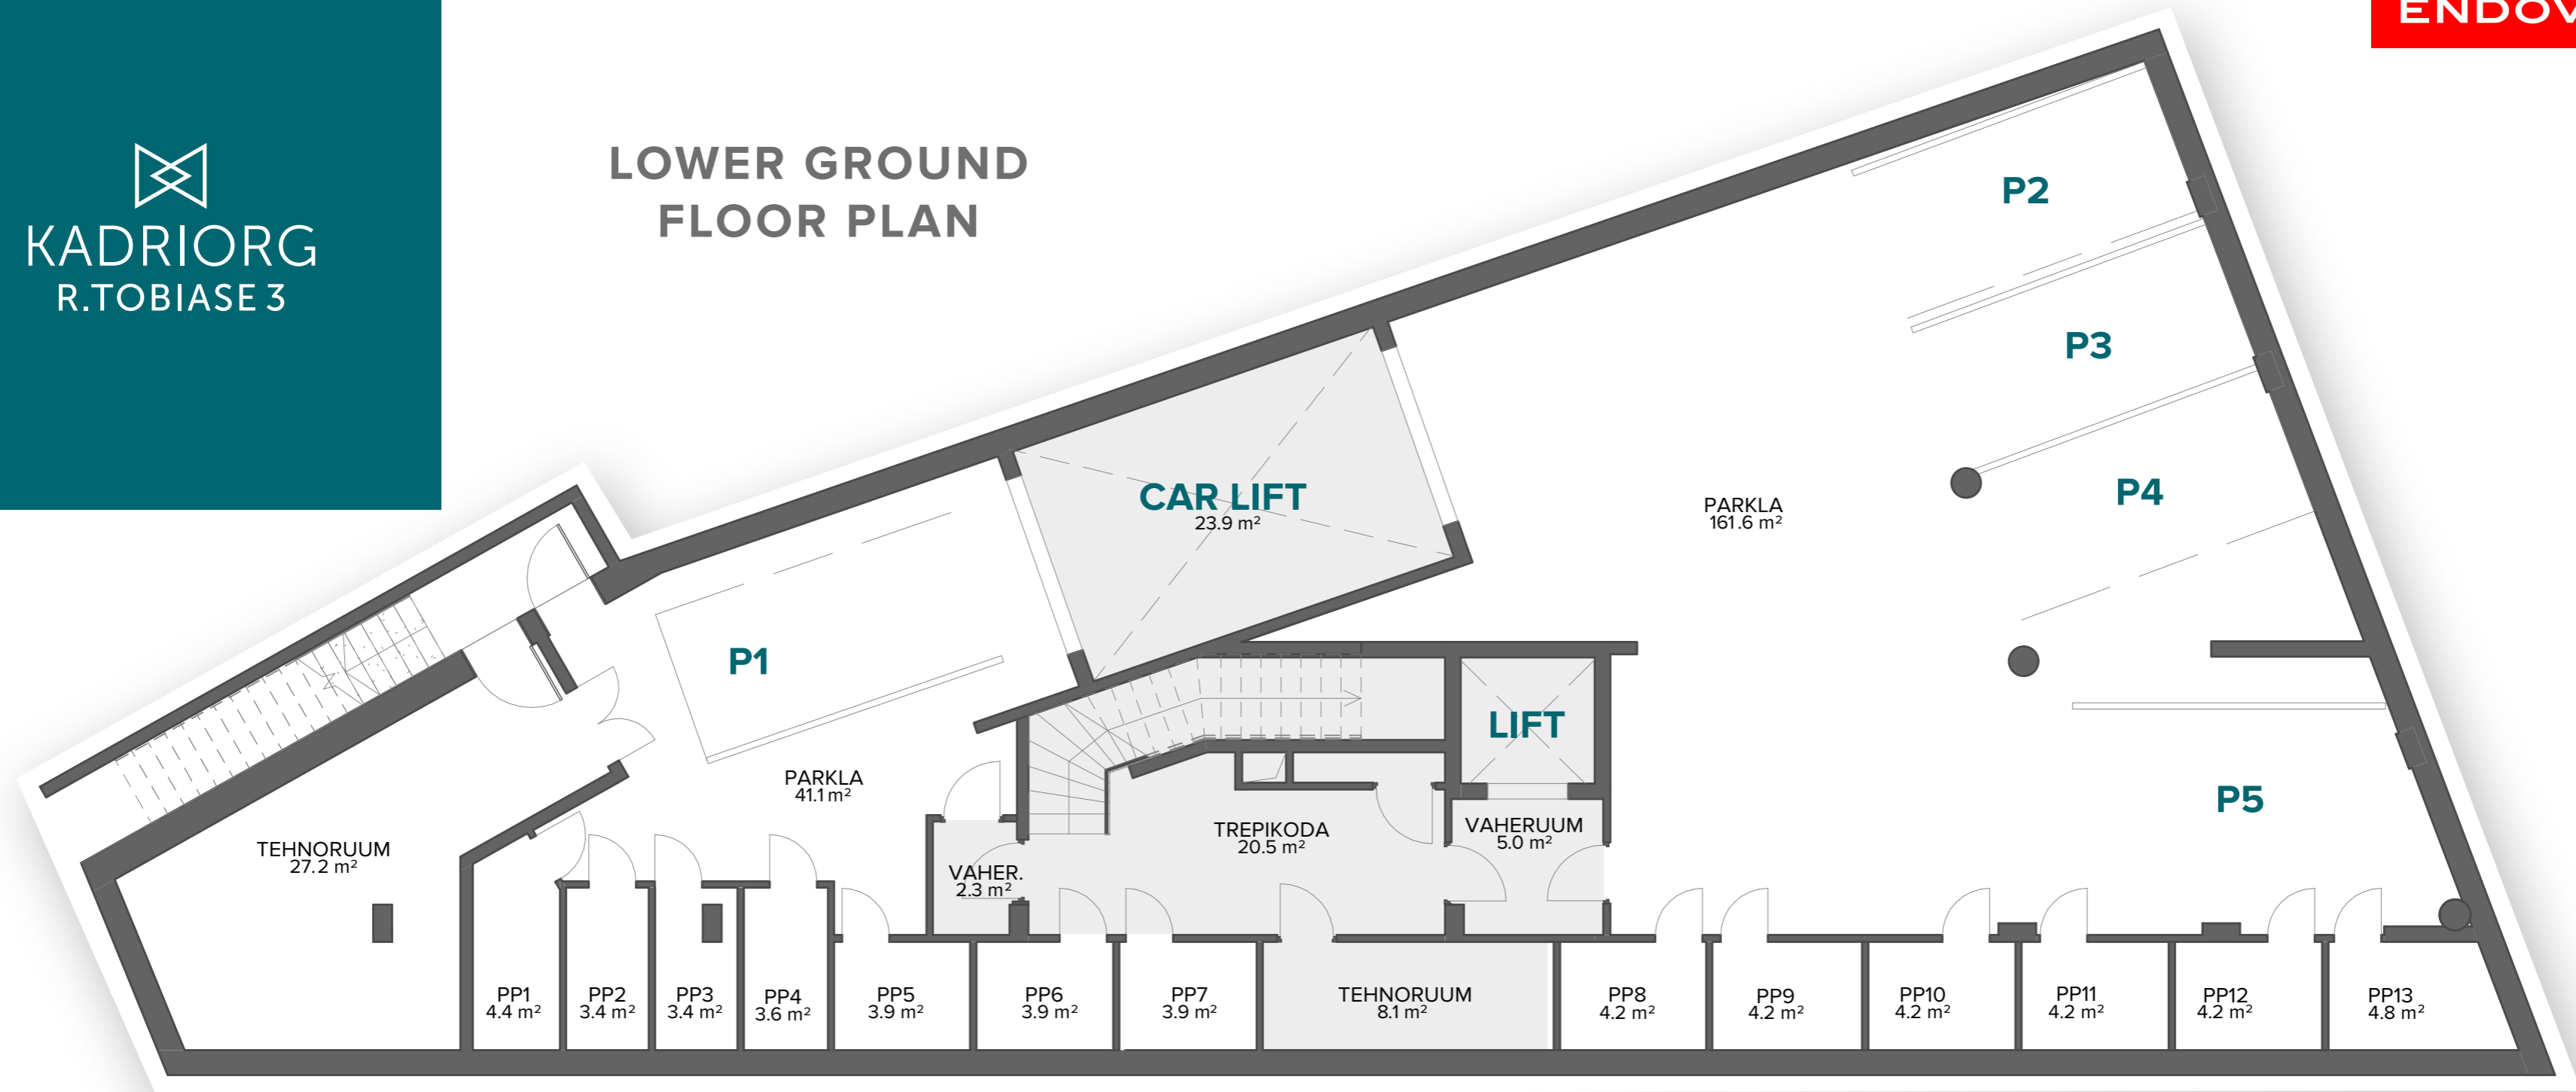

ENDOVER

KADRIORG  R.TOBIASE 3

FLOOR PLANS

LOWER GROUND FLOOR PLAN

GROUND FLOOR PLAN

2ND FLOOR PLAN

No.	Floor	Rooms	Apartment m ²	Terrace m ²
1	2	3	60,2	
CA2	2	3	104,9	4,5
3	2	3	78,0	

3RD FLOOR PLAN

No.	Floor	Rooms	Apartment m ²	Terrace m ²
4	3	4	134,8	9,8
5	3	3	71,9	
6	3	2	51,0	
7	3	3	62,2	

4TH FLOOR PLAN

No.	Floor	Rooms	Apartment m ²	Terrace m ²
8	4	4	129,5	9,8+15,6
9	4	3	80,6	34,9
10	4	3	59,7	

5TH FLOOR PLAN

No.	Floor	Rooms	Apartment m ²	Terrace m ²
11	5	4	118,5	49,3+8,4
12	5	4	120,6	44,4

ROOF TERRACE PLAN

ENDOVER

SALES INFORMATION

Doris Kreitsberg
+372 5191 3222
doris@endover.ee
Tartu mnt 2, Tallinn
www.endover.ee/tobiase